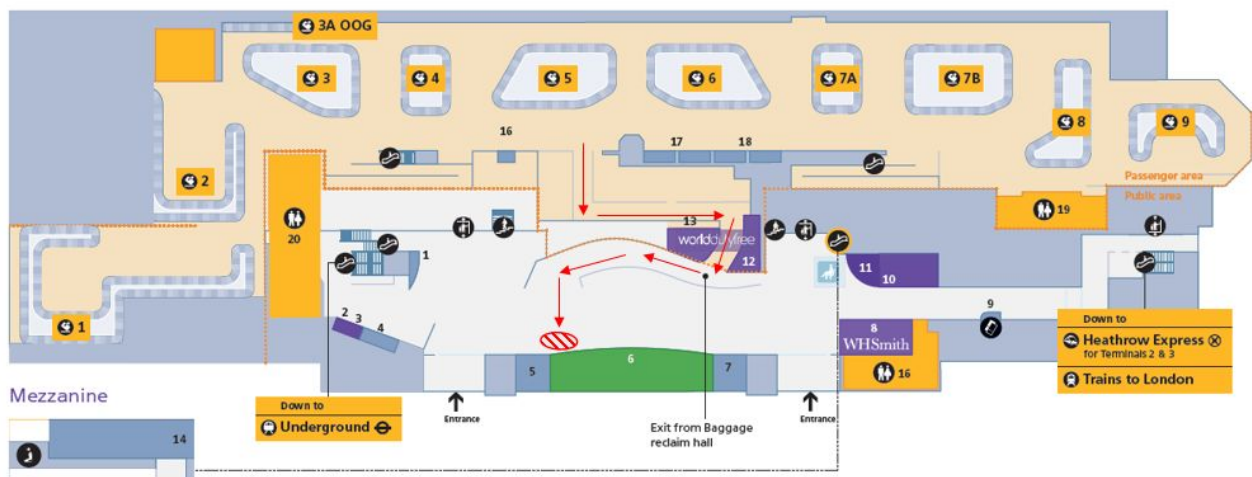

Once you leave the plane head towards passport control, which will be clearly signposted on your arrival.

There are two queues at passport control – one for European Union (EU)*, European Economic Area (EEA), British and Swiss nationals, and a second for all other nationalities. At the passport desk a Border Force officer will ask to see your passport or travel document and any supporting documentation necessary for your visit. Please remember that your passport must not expire during your visit to the United Kingdom. For full details on entry requirements into the United Kingdom, please visit the [Border Force website](#).

After passport control, follow the arrivals signs to the baggage reclaim area and check the information screens to find the correct carousel.

Free Baggage trolleys are available in the reclaim hall – please help yourself if you require.

Once you leave the baggage collection area after a short walk you will enter the arrivals hall, once there your Airport Lynx chauffeur will meet you on the right hand side of Costa Coffee. This is directly in front of you when you enter the arrivals hall.

Terminal 4

Arrivals

Ground floor and mezzanine